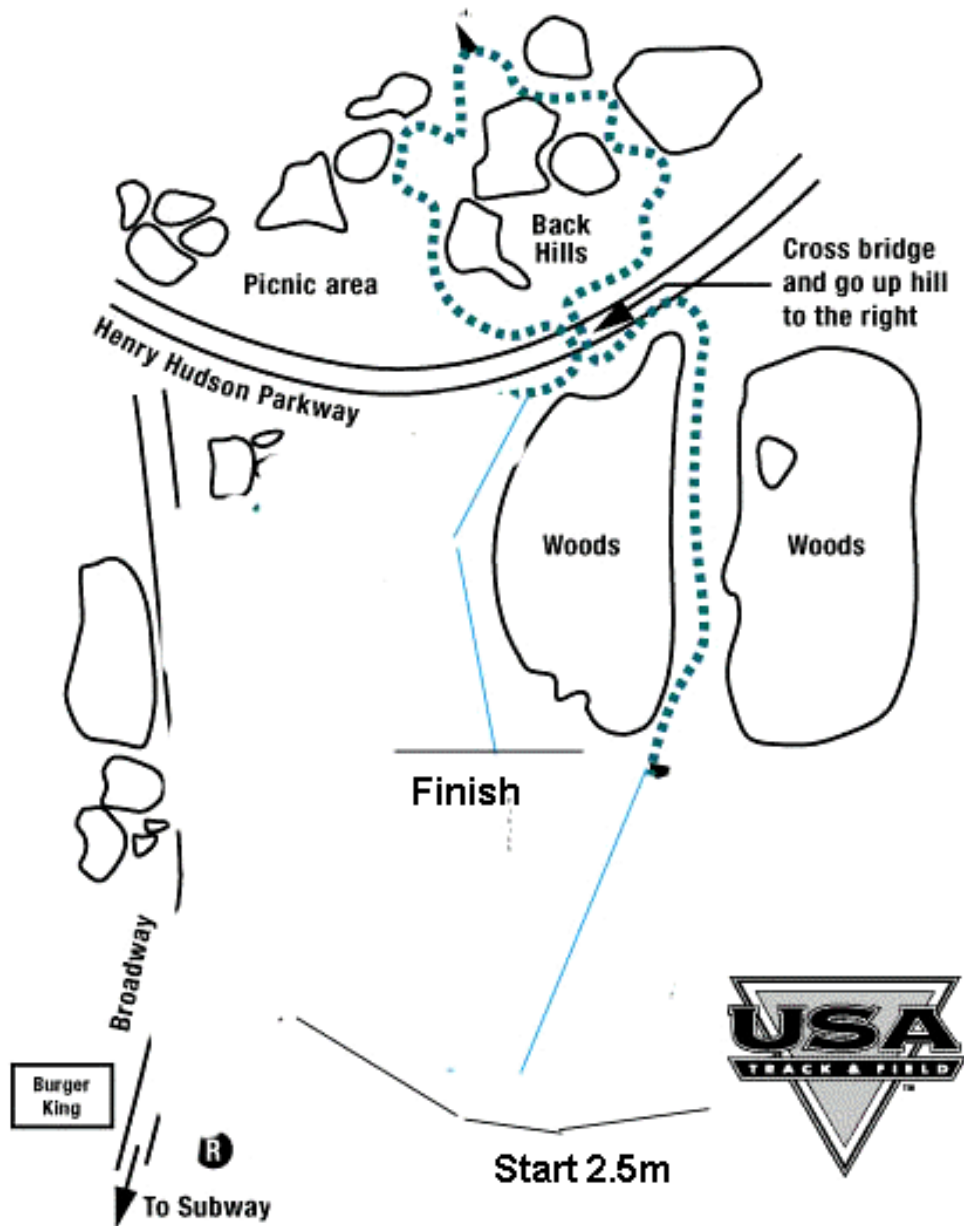

Van Cortlandt Park

2.5m course map

(Manhattan College, Eastern States and CHSAA)

--follow solid lines for start and finish flats, dotted lines for hills

❖ COURSE MAP ❖

1.5 mile Freshman/modified course

❖ COURSE MAP ❖

Foot Locker/PSAL 5,000 meter Course

❖ COURSE MAP ❖