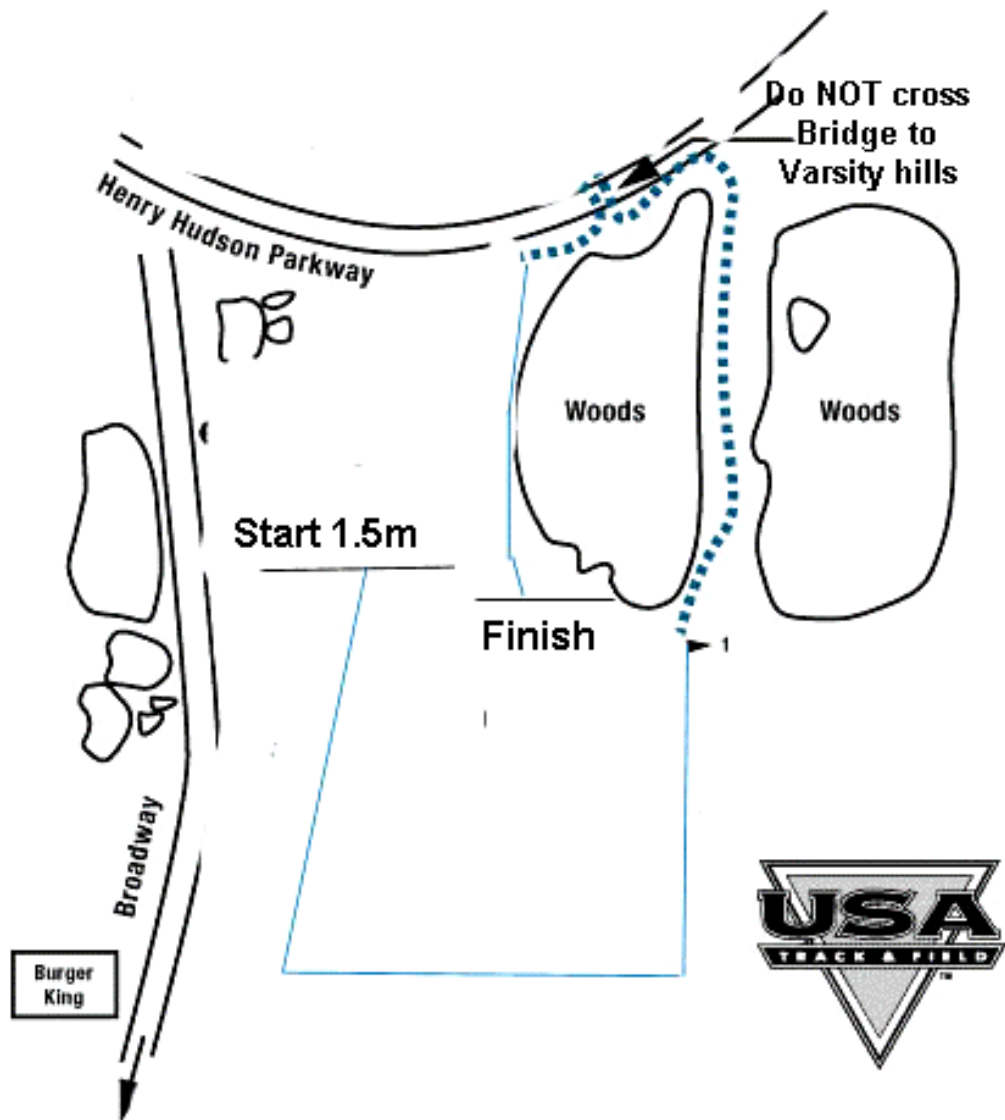

Van Cortlandt Park

2.5m course map

(Manhattan College, Eastern States and CHSAA)

--follow solid lines for start and finish flats, dotted lines for hills

❖ COURSE MAP ❖

1.5 mile Freshman/modified course

❖ COURSE MAP ❖

Foot Locker/PSAL 5,000 meter Course

❖ COURSE MAP ❖